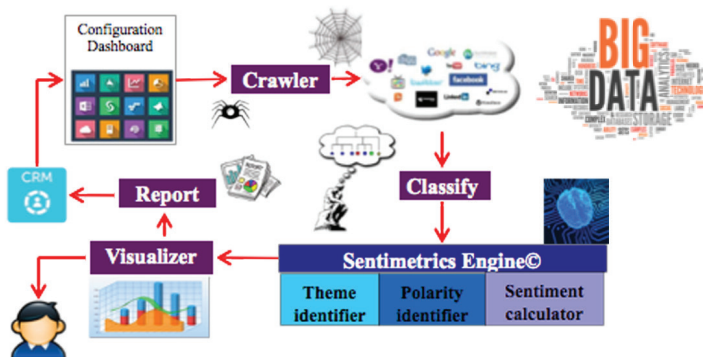

An integrated social media management solution for market expansion and CRM support.

ACHIEVEMENT

Pitchings : 8

STATUS

- MVP Completed

Dr. Nurfadhlna Mohd Sharef
Director

Assoc. Prof. Dr. Masrah Azrifah Azmi Murad
Director