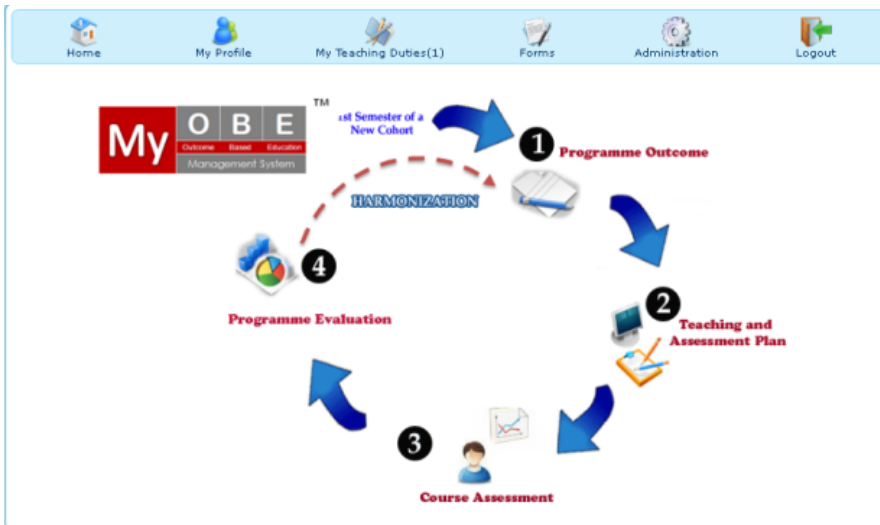

MyOBE Outcome Based Education Management System

DESCRIPTION OF PRODUCT

- Management system for Outcome Based Education (OBE).
- Online system for real-time monitoring & reporting of outcome attainment.
- Complete CQI for any academic programme from design, implementation to monitoring.
- Automated report generation.
- Ease of customization for all IHLs.

ACHIEVEMENT

- Pitch for CRADLE Grant (RM150k)
Date: 12 April 2016
- Pitch for MTDC-CRDF1 Grant (RM500k)
Date: 9 May 2016

CURRENT STATUS

- MyOBE cloud : still in Alpha testing phase

Prof. Dato' Ir.
Dr. Mohd Saleh
Jaafar
Director